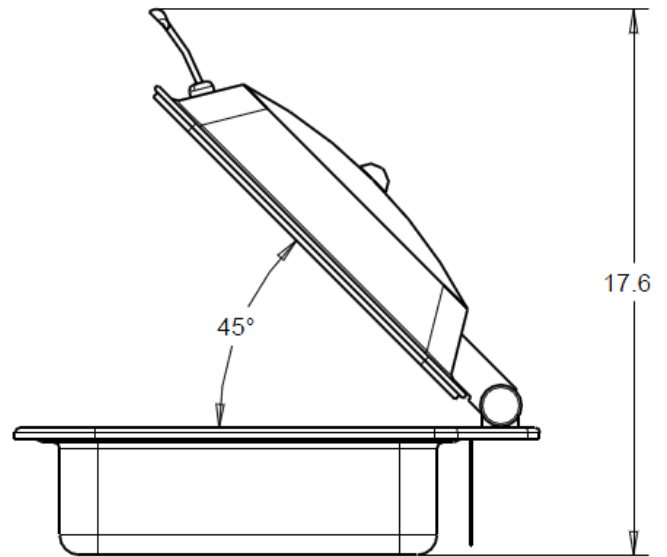

2174-6 Reflections By Spring USA Square Induction Buffet Server

www.springusa.com

Spring USA®
The Evolution of Intelligent Design™

800-535-8974