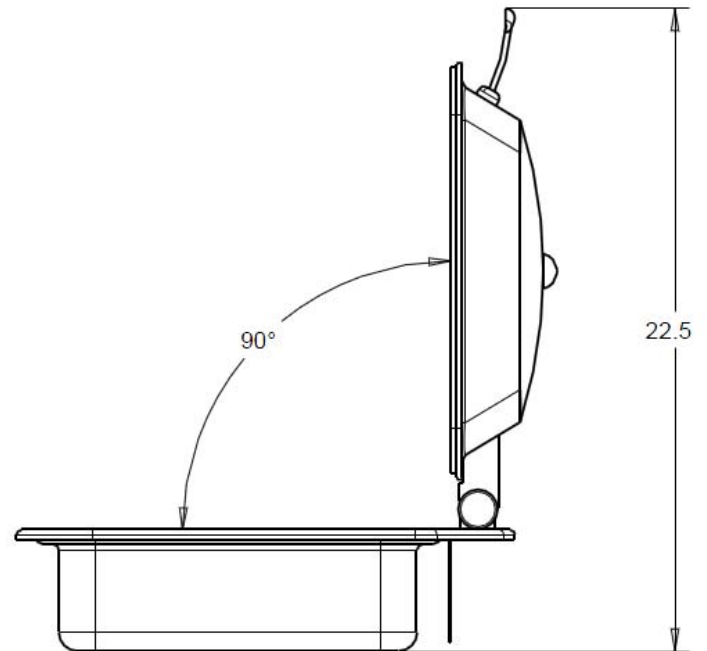

2174-6 Reflections By Spring USA Square Induction Buffet Server

www.springusa.com

Spring USA®
The Evolution of Intelligent Design™

800-535-8974