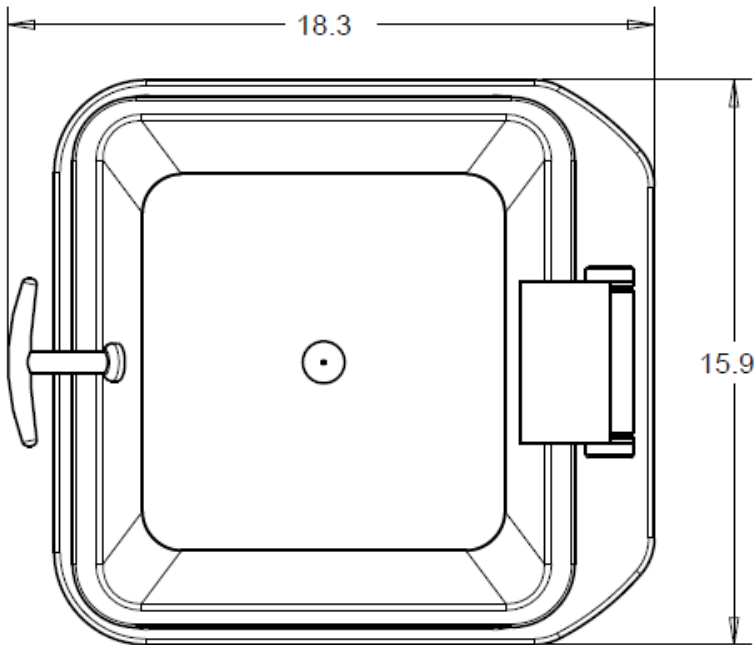

2174-6 Reflections By Spring USA Square Induction Buffet Server

www.springusa.com

Spring USA®
The Evolution of Intelligent Design™

800-535-8974