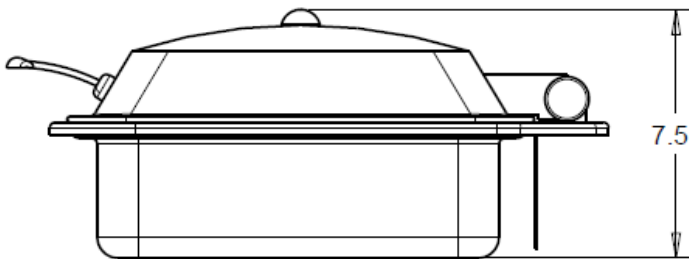

2174-6 Reflections By Spring USA Square Induction Buffet Server

www.springusa.com

Spring USA®
The Evolution of Intelligent Design™

800-535-8974