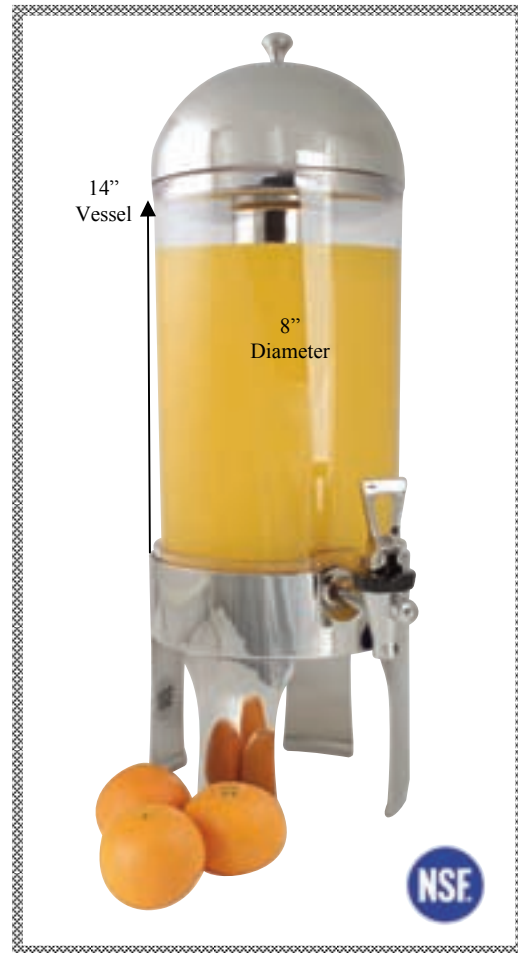

2511-6/7 Beverage Dispenser

7 Liter Beverage Dispenser

18/10 Stainless Steel with Ice Tube

Height: 25 inches

Width with Spout: 12.50 inches

Width of Vessel: 8 inches

Weight: 11 lbs.

Carton Weight: 14 lbs.

Carton Quantity: 2

Carton Weight: 30 lbs.

Spring
USA®

127 Ambassador Drive, Suite 147 Naperville, IL 60540-4079
Phone: 800-535-8974 • Fax: 630-527-8677 • www.springusa.com