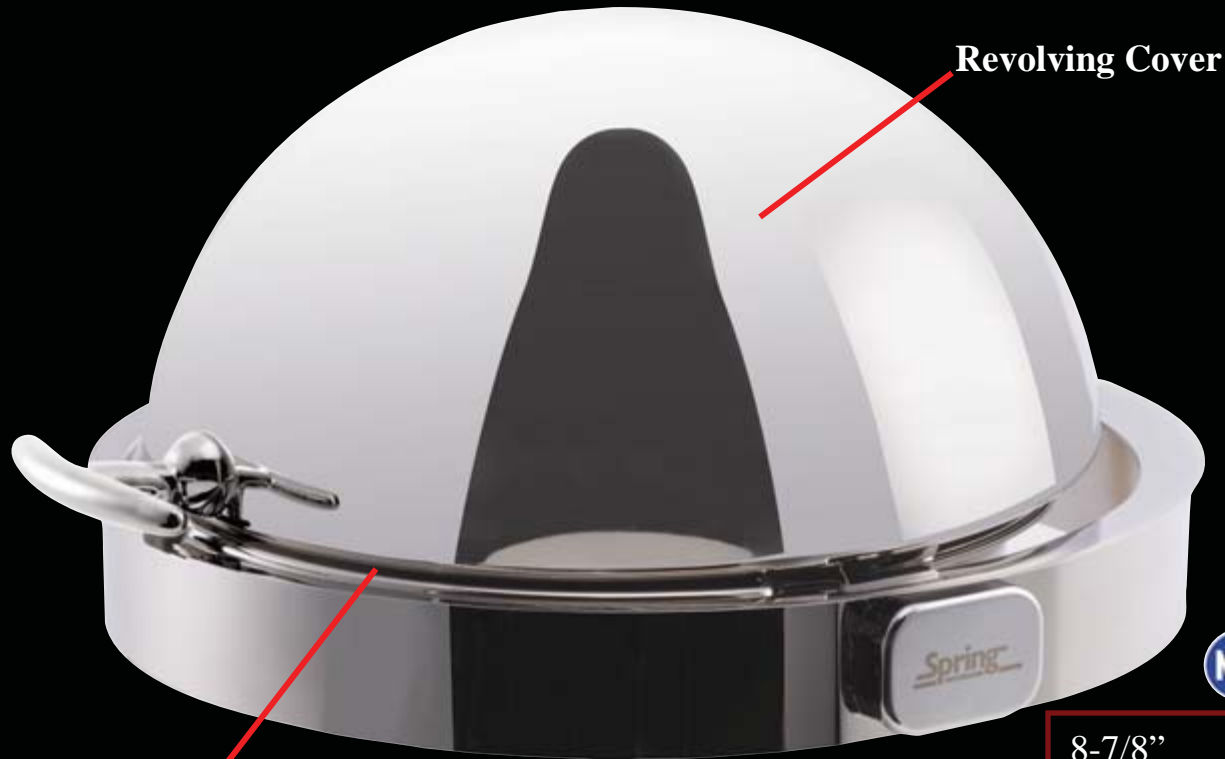

Built-In Chafing Dish

Revolving Cover

'Intelligent Design'
Water Channel

8-7/8"	H
13-3/4"	Diam
4 or 8 Qt	Capacity
41	LBS

Item # 2547-35

- ❖ Roll-Top Lid
- ❖ Mirror-Polished 18/10 Stainless Steel
- ❖ Available With Gold or Chrome Plated Accents
- ❖ Includes One Insert Pan
- ❖ Includes One Electric Heating Element #9524/1
- ❖ Includes One Mirror-Polished Trim Ring