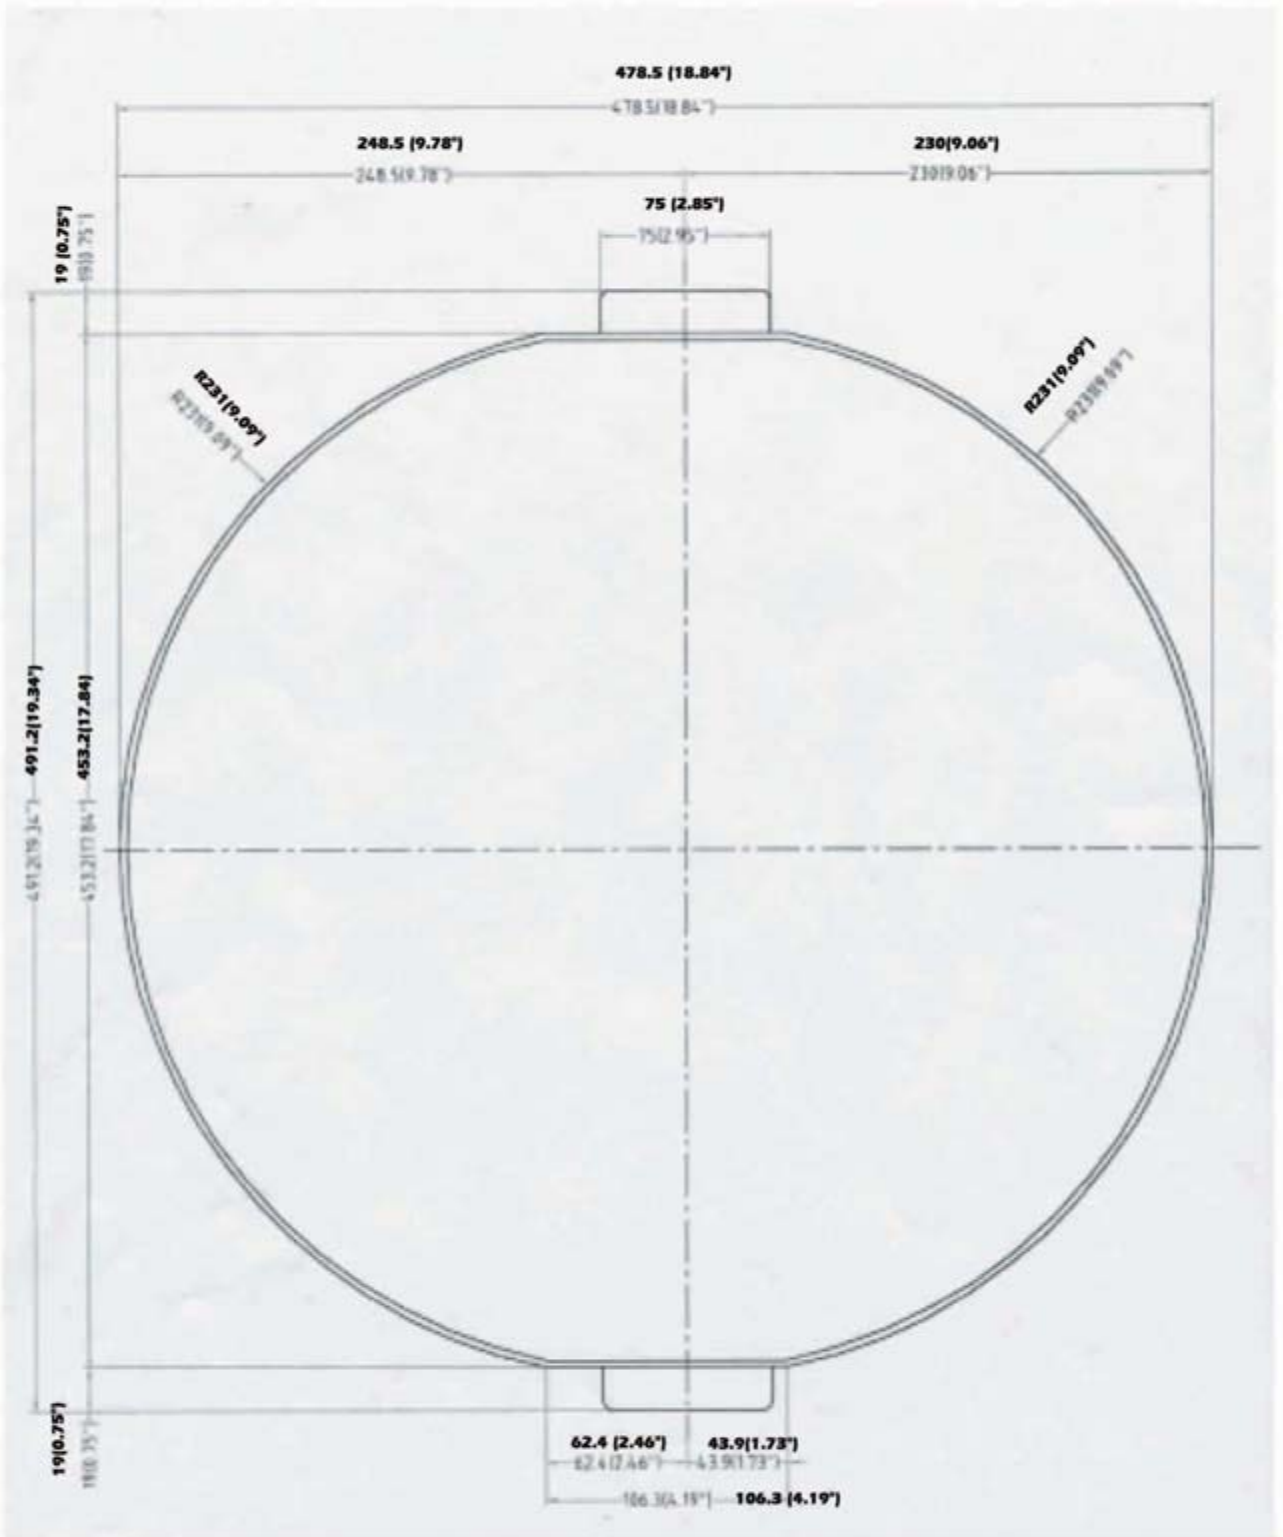

Built-In Chafing Dish

Revolving Cover

'Intelligent Design'
Water Channel

8-7/8"	H
13-3/4"	Diam
4 or 8 Qt	Capacity
41	LBS

Item # 2547-35

- ❖ Roll-Top Lid
- ❖ Mirror-Polished 18/10 Stainless Steel
- ❖ Available With Gold or Chrome Plated Accents
- ❖ Includes One Insert Pan
- ❖ Includes One Electric Heating Element #9524/1
- ❖ Includes One Mirror-Polished Trim Ring

110-120 V 500 W

Please make sure power supply rating
meets power requirements

Spring
USA

800-535-8974

www.springusa.com

Built-in Chafing Dish

Model #2547-35

Spring USA