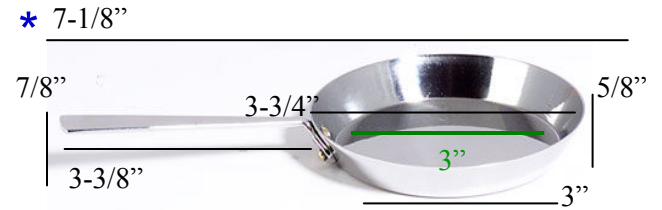

Spring[®] USA[®]

The Evolution of Intelligent Design[®]

www.springusa.com

(1) 630-527-8600

micro ~~X~~ **CESSories**[®]

* = Piece Pairs with Glass Cloche

www.springusa.com

Spring USA[®]
The Evolution of Intelligent Design[®]